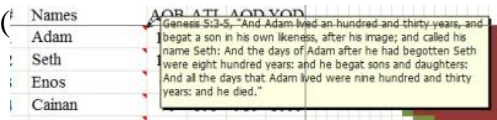

This was created with Office 2010 in Excel; so an older version may not open it correctly. The Timeline spreadsheet is locked from alteration aside from cell A4 to protect the coding but I have allowed viewing of all cells.

Please feel free to contact me (david@av1611kjb.org) with any corrections needed that you have found if you want to sift through the notes. There is also a section on Cain's genealogy below and also the sons of God and their hybrid offspring (the devils after the flood). Then at the bottom is the list of the Kings of Judah for that part of the timeline with references.

Thanks for your time, have a great day in the Lord.

In Christ Jesus the Lord,

Bro. David A. Sargent

<http://www.av1611kjb.org>

[A Timeline From Adam to Christ](#)