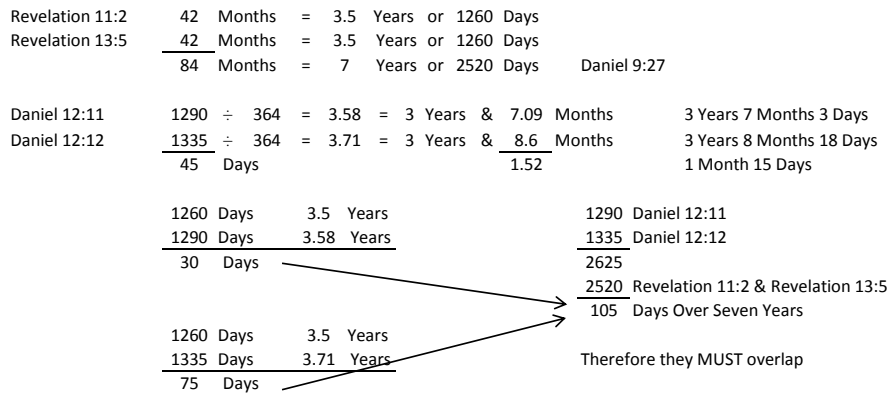

# Calculations Map of The Tribulation Time

By: David A. Sargent